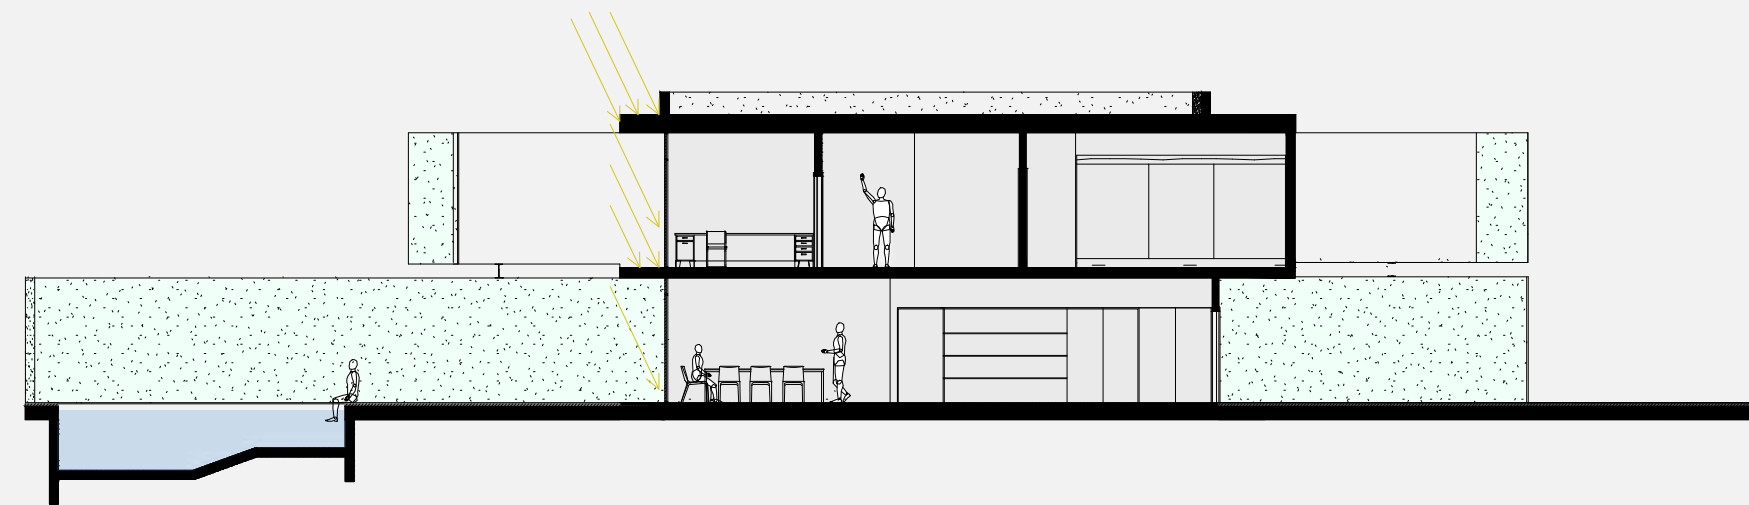

Semi-detached

GROUND FLOOR

MASTERPLAN

FLOOR PLANS

Semi-detached

FIRST FLOOR

MASTERPLAN

FLOOR PLANS

Semi-detached

MASTERPLAN

FLOOR PLANS

Semi-detached

- Private pool
- KNX smart home
- Electric car charger
- CCTV
- Ozone air puffers
- Bitcoin miners integrated into the house
- Air purifier indoor plants
- CrossFit Gym
- Master suite with large spa bathroom
- Fireplace
- On-line configuration
- Possibility to split into two liveable areas and rent the first floor via airbnb or similar
- Prefabricated concrete construction system
- Geothermal energy

GOD IS IN
THE DETAILS

FLOOR PLANS

Attached

GROUND FLOOR

MASTERPLAN

FLOOR PLANS

Attached

FIRST FLOOR

MASTERPLAN

FLOOR PLANS

Attached

MASTERPLAN

FLOOR PLANS

Attached

MASTERPLAN

GOD IS IN THE DETAILS