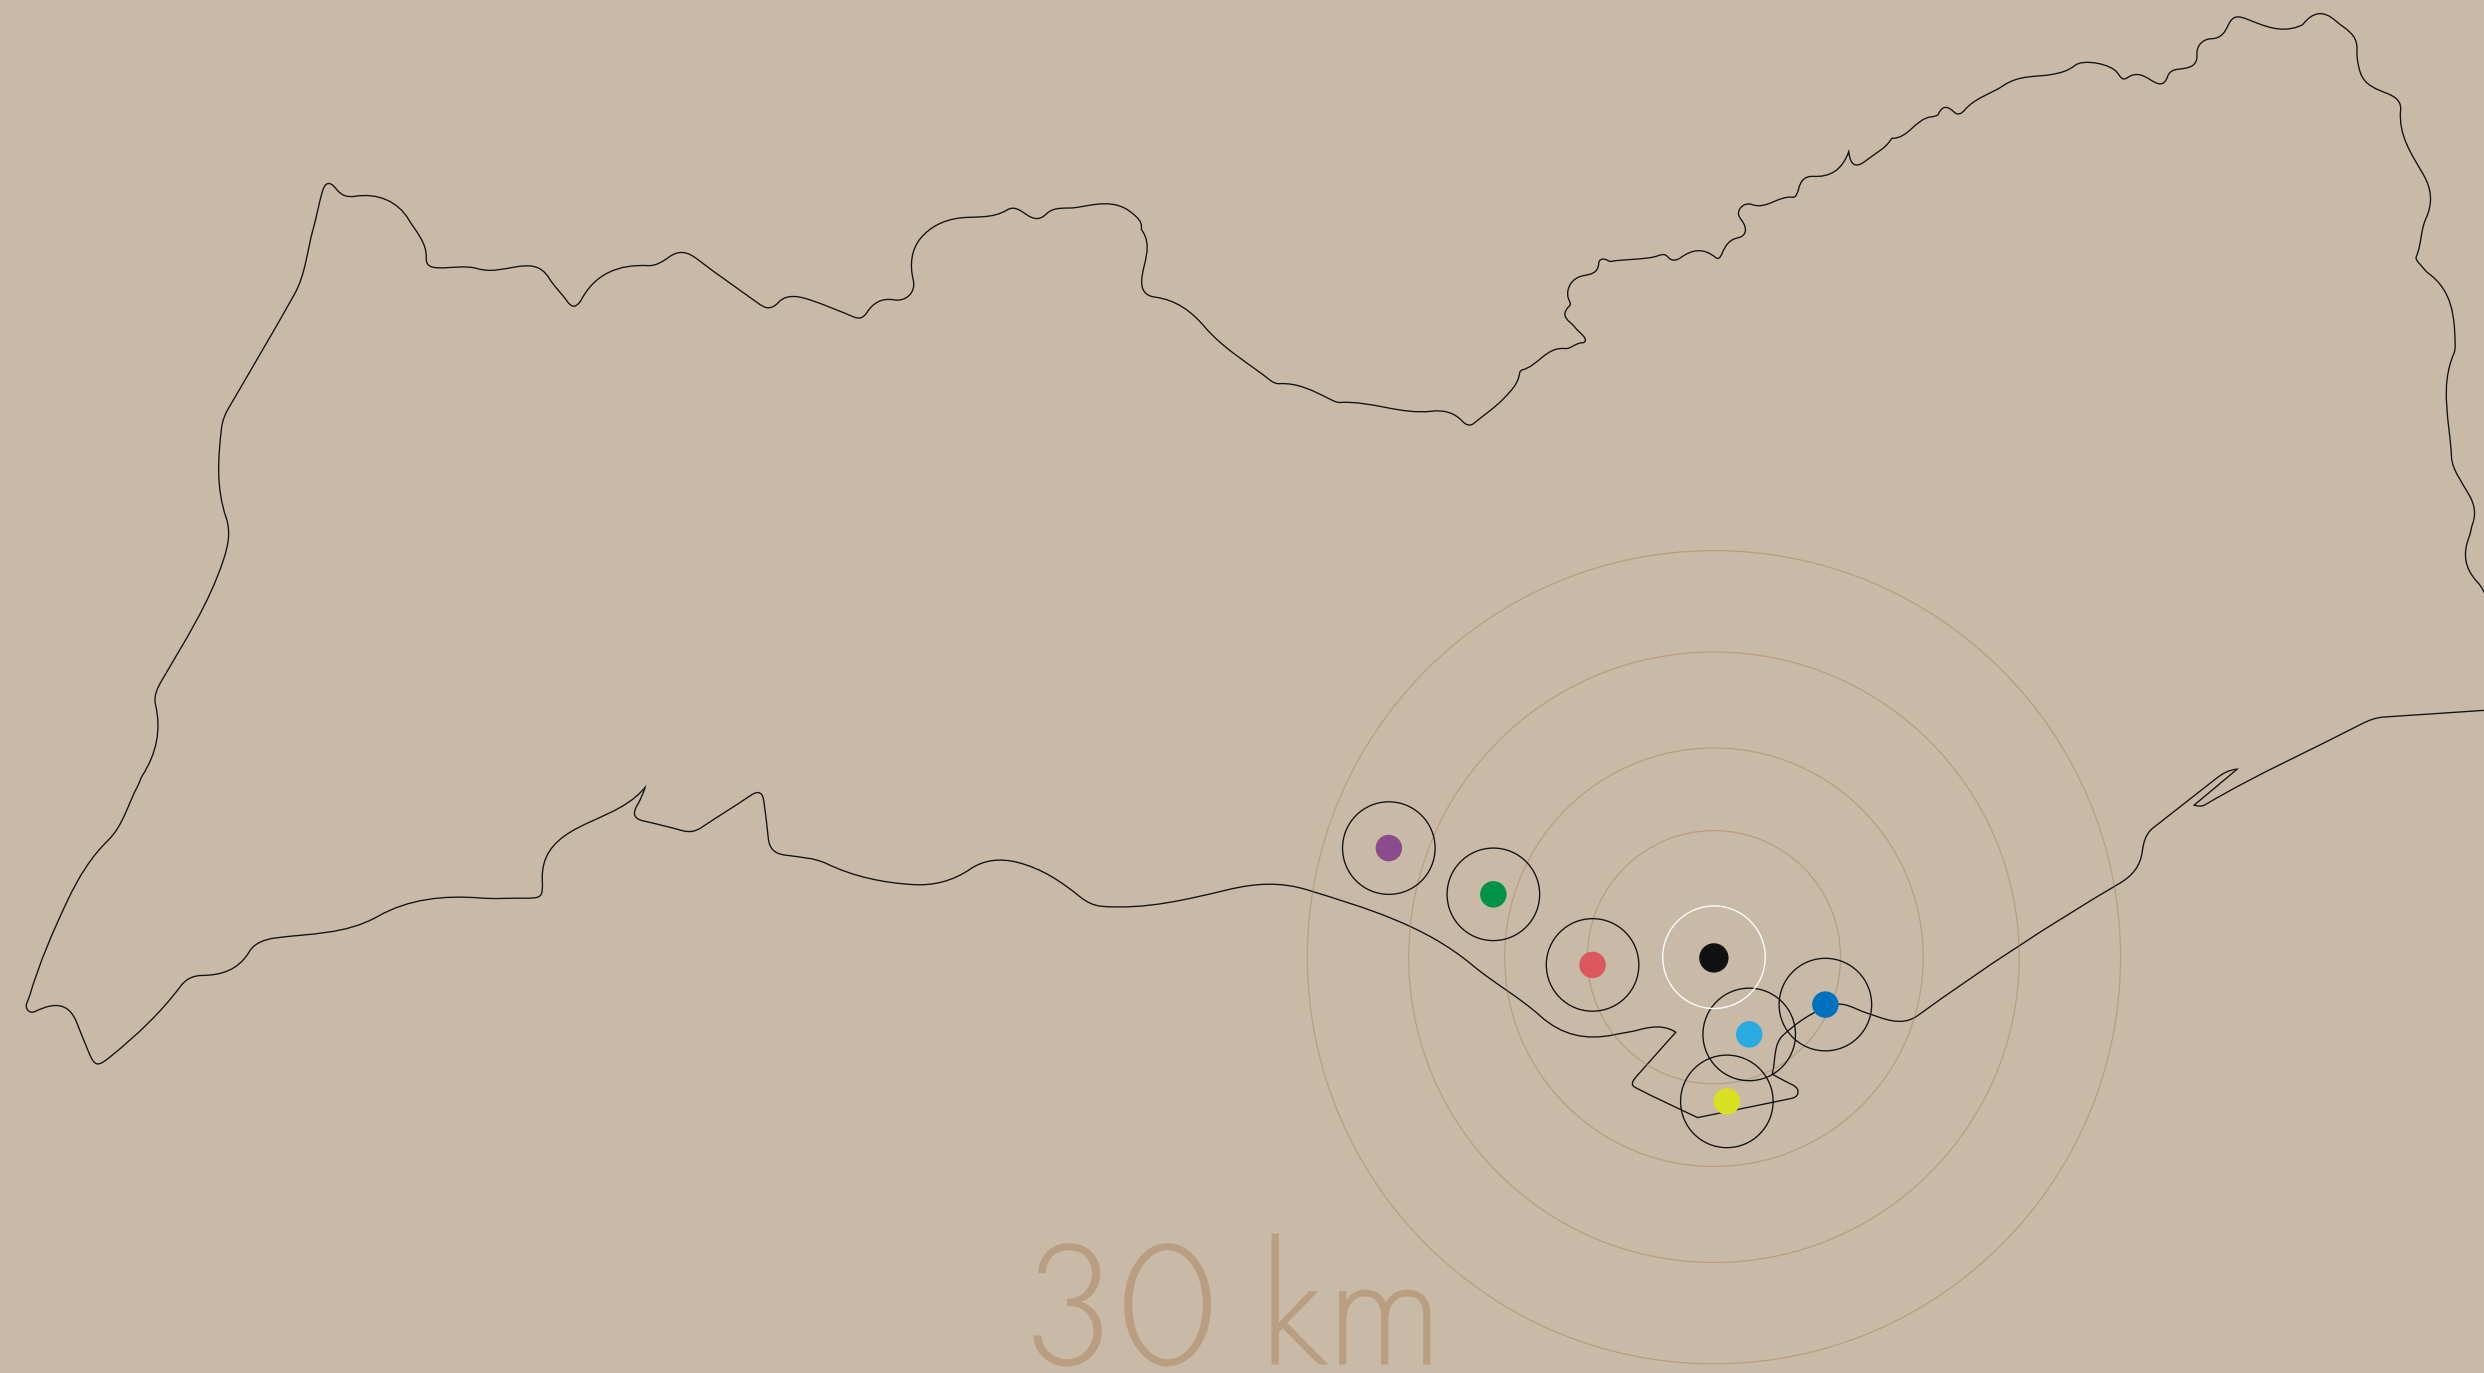

QUALITY WRITTEN ON OUR WALLS

9 Houses

Neighbors

Owner

ISLA DESERTA

balance well-being & high-living

THE NEST

Located outside of the Algarve's capital, Faro, with its international airport, shopping malls, and stunning beaches, the rural seclusion is still within easy reach of the gastronomy, sports, and nightlife of the region's popular tourist areas.

Come and go, as free as a bird.

37.0379718, -7.9057363

balance well-being & high-living

- Faro centre ●
- Faro airport ●
- Mar shopping ●
- Ria Formosa ●
- Vilamoura Marina ●
- Quinta do Lago and Vale do Lobo (golf) ●
- The Nest ○